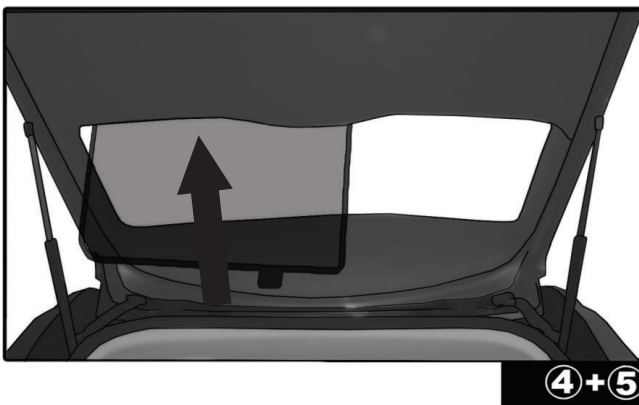

Installation

SKODA YETI 5DR

SKO-YETI-5-A

TAILGATE SHADE INSTALLATION