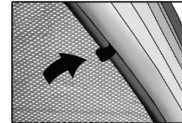

Installation Manual

SKODA YETI 5DR
SKO-YETI-5-A

COMPONENTS INCLUDED

FIXING CLIPS

CL-M02 x 2

CL-M05 x 4

CAR[®]
S H A D E S

SIDE SHADE INSTALLATION

PORT SHADE INSTALLATION

No clips are required
to fit these shades

③+⑥

③+⑥

③+⑥

Installation

SKODA YETI 5DR

SKO-YETI-5-A