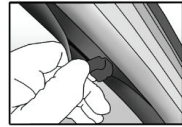

Installation Manual

SKODA YETI 5DR
SKO-YETI-5-A

COMPONENTS INCLUDED

FIXING CLIPS

CL-M02 x 2

CL-M05 x 4

CAR[®]
S H A D E S

SIDE SHADE INSTALLATION