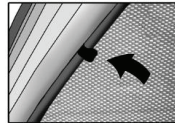

Installation Manual

SKODA YETI 5DR
SKO-YETI-5-A

COMPONENTS INCLUDED

FIXING CLIPS

CL-M02 x 2

CL-M05 x 4

CAR[®]
S H A D E S

SIDE SHADE INSTALLATION

PORT SHADE INSTALLATION

No clips are required
to fit these shades

③+⑥

③+⑥

③+⑥

Installation

SKODA YETI 5DR

SKO-YETI-5-A