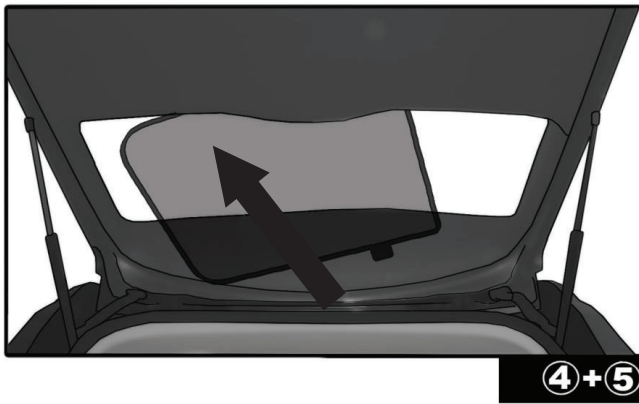

Installation

SKODA YETI 5DR

SKO-YETI-5-A

TAILGATE SHADE INSTALLATION