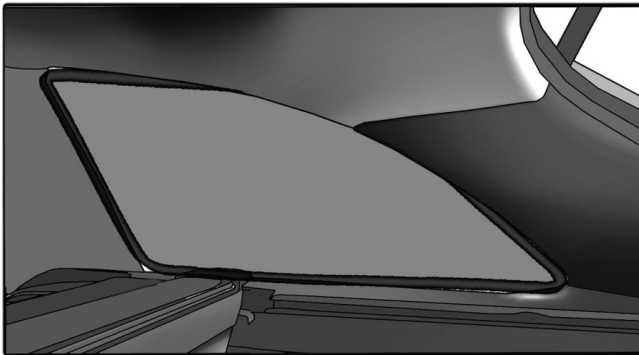

Installation Manual

SKODA YETI 5DR
SKO-YETI-5-A

COMPONENTS INCLUDED

FIXING CLIPS

CL-M02 x 2

CL-M05 x 4

CAR[®]
S H A D E S

SIDE SHADE INSTALLATION

PORT SHADE INSTALLATION

No clips are required
to fit these shades

③+⑥

③+⑥

③+⑥

Installation

SKODA YETI 5DR

SKO-YETI-5-A