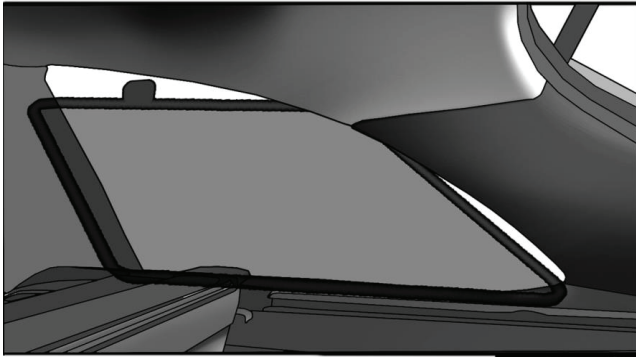

Installation Manual

SKODA YETI 5DR
SKO-YETI-5-A

COMPONENTS INCLUDED

FIXING CLIPS

CL-M02 x 2

CL-M05 x 4

CAR[®]
S H A D E S

SIDE SHADE INSTALLATION

PORT SHADE INSTALLATION

No clips are required
to fit these shades

③+⑥

③+⑥

③+⑥

Installation

SKODA YETI 5DR

SKO-YETI-5-A