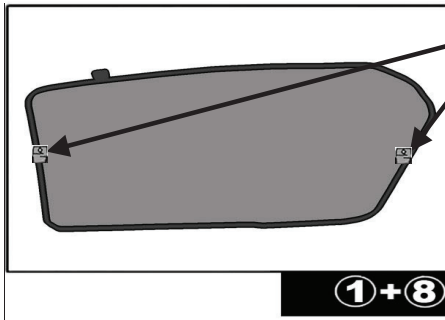

Installation Manual

SKODA YETI 5DR
SKO-YETI-5-A

COMPONENTS INCLUDED

FIXING CLIPS

CL-M02 x 2

CL-M05 x 4

CAR[®]
S H A D E S

SIDE SHADE INSTALLATION

PORT SHADE INSTALLATION

No clips are required
to fit these shades

③+⑥

③+⑥

③+⑥

Installation

SKODA YETI 5DR

SKO-YETI-5-A