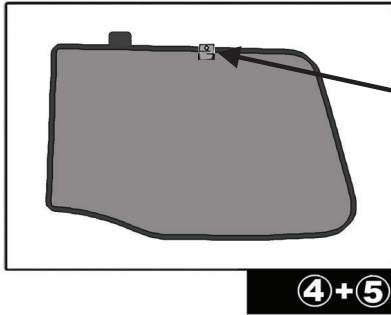

Installation

SKODA YETI 5DR

SKO-YETI-5-A

TAILGATE SHADE INSTALLATION