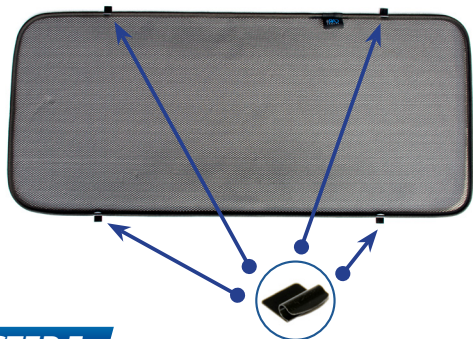

Side Shade Installation

STEP 1